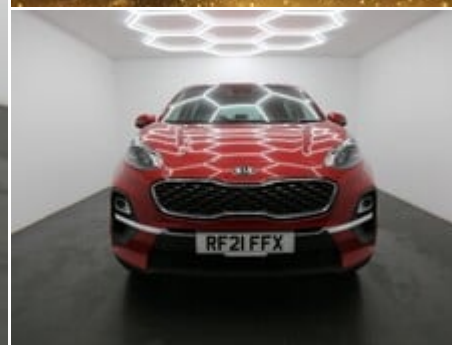

2021 (21) Kia Sportage 2 ISG

£14,600

Technical Data

Mileage: **23,056 miles**

Transmission: **Manual**

Colour: **Red**

Body Type: **SUV**

Engine Size: **1.6L**

MPG: **38.7**

CO2: **153 g/km**

Previous Keepers: **2**

Gears: **6**

Specification

12V Power Sockets - Front and Rear Consoles

3 x passenger assist grips

6-Speaker System