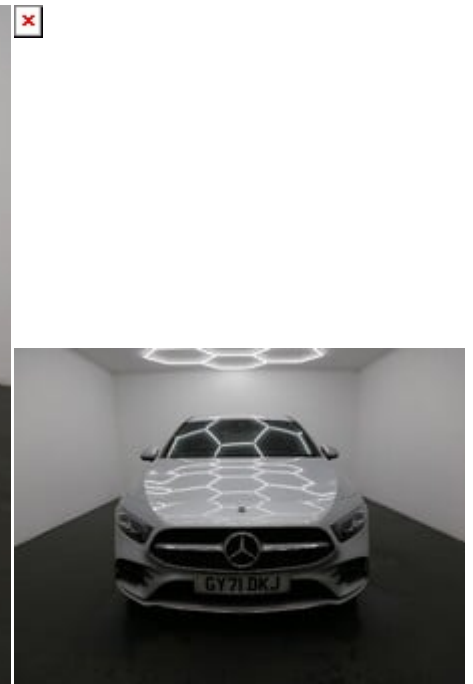

2021 (71) Mercedes-Benz A Class A 200 AMG LINE EXECUTIVE

£17,300

Technical Data

Mileage: **55,852 miles**
 Transmission: **Automatic**
 Colour: **Silver**
 Body Type: **Hatchback**
 Engine Size: **1.3L**
 MPG: **46.3**
 CO2: **123 g/km**
 Previous Keepers: **1**
 Gears: **7**

Specification

18in Alloy Wheels - AMG 5-Twin-Spoke Design - Painted in Titanium Grey with a High Sheen Finish	AMG Bodystyling - Front and Rear Apron
Attention assist	Active Bonnet - Pedestrian Safety Measure which Detects an Impact and Raises Bonnet by 65mm
Active Brake ASSIST	Active lane keeping assist
Air Conditioning - THERMOTRONIC Luxury Automatic Climate Control - Two-Zone with Display	Air Vents - Black with Silver Chrome Elements
Alarm System with Immobiliser and Interior Protection - Thatcham Category 1	Automatic Child Seat Recognition Sensor
Beltline Strips - Chrome	Bodystyling - Side Skirts - Body-Coloured
Brushed stainless steel sports pedals with rubber studs	Bumpers - Body Coloured
Car wash mode	Chrome weather strip
Crash-Responsive Emergency Lighting	Cruise Control with Limiter