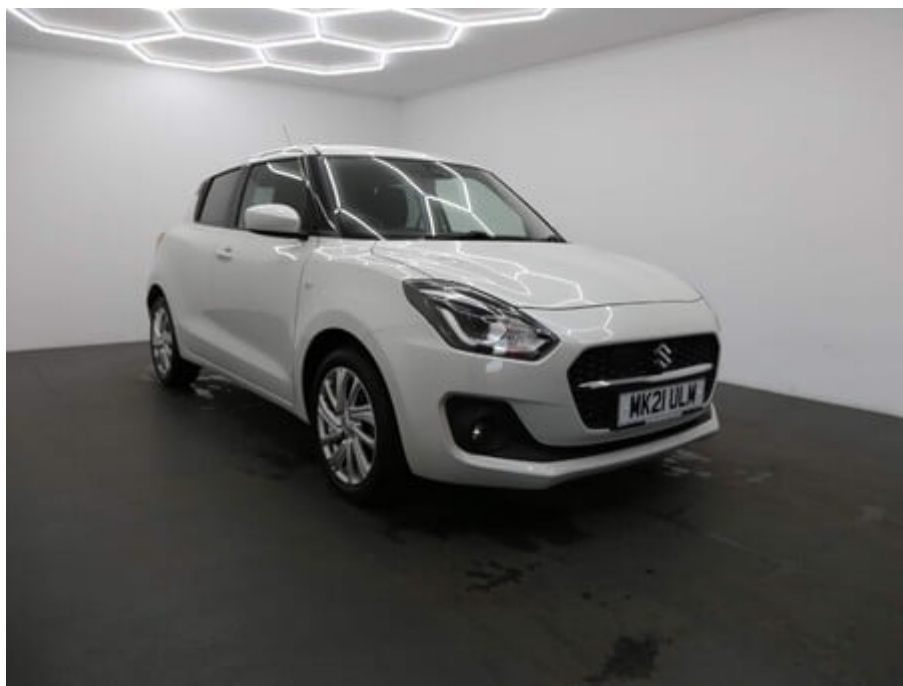

## 2021 (21) Suzuki Swift SZ-T DUALJET

**£14,000**

### Technical Data

Mileage: **5,600 miles**  
 Transmission: **Automatic**  
 Colour: **White**  
 Body Type: **Hatchback**  
 Engine Size: **1.2L**  
 MPG: **55.3**  
 Previous Keepers: **3**  
 Gears: **5**

### Specification

16in Alloy Wheels - Painted	4.2in Colour LCD Display
Adaptive Cruise Control	Automatic headlamp levelling
Automatic headlamps	Black Coloured A and B Pillars
Blind spot monitor	Bluetooth Integrated into Audio Unit
Body coloured exterior door handles	Chrome Hand Brake Release Button
Chrome interior door handles	DAB Digital Radio
Dual Sensor Brake Support - AEB	ESP - Electronic Stability Program
Electrically adjustable and heated door mirrors	Foot Protecting Brake and Clutch Pedals
Front 3-Point ELR Seatbelts	Front Cabin Light
Front Fog Lights	Front map light