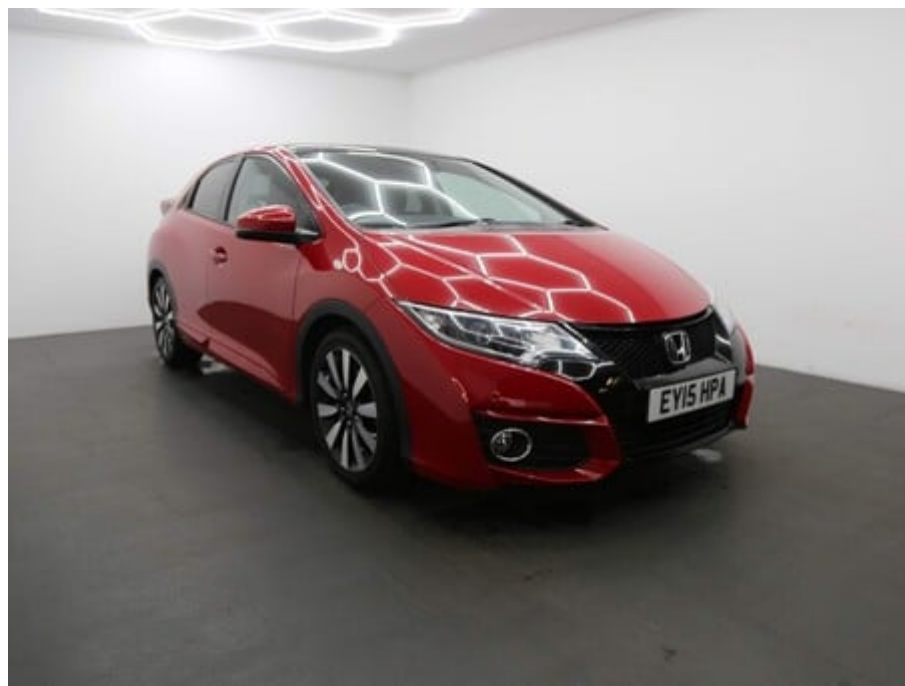

2015 (15) Honda Civic I-VTEC SR

£9,800

Technical Data

Mileage: **43,293 miles**
Transmission: **Automatic**
Colour: **Red**
Body Type: **Hatchback**
Engine Size: **1.8L**
MPG: **44.1**
CO2: **150 g/km**
Previous Keepers: **3**
Tax Rate: **£210 per year**
Gears: **5**

Specification

17in Alloy Wheels	2x USB Jack and HDMI Jack
Aha - App Integration	Airbag - Passenger Cut Off Switch
Alarm System	Alloy pedals
Ambient Lighting	Auto Dimming Rear View Mirror
Bluetooth Hands Free Telephone - HFT	CONNECT
City Brake Active System - CTBA	Climate Control - Dual Zone
Courtesy Light - Front and Rear	Cruise Control
Deflate Warning System - DWS	Digital Audio Broadcast - DAB
Door Mirrors - Electric- Retractable	EBD - Electronic Brakeforce Distribution
ECON Mode	Front Fog Lights