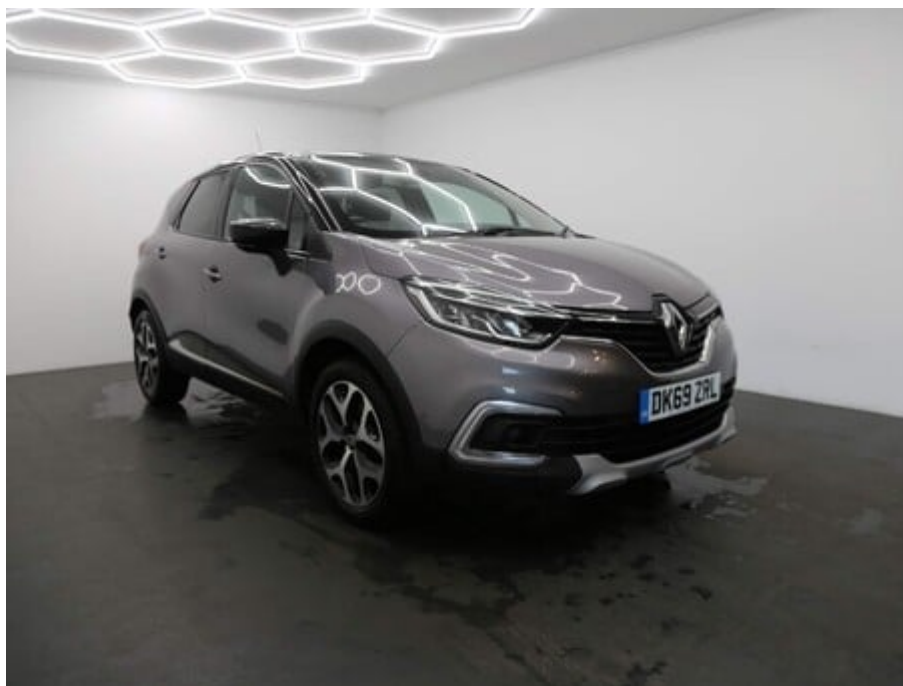

2019 (69) Renault Captur GT LINE TCE

£10,300

Technical Data

Mileage: **36,568 miles**

Transmission: **Manual**

Colour: **Grey**

Body Type: **SUV**

Engine Size: **1.3L**

MPG: **44.1**

CO2: **128 g/km**

Previous Keepers: **1**

Gears: **6**

Specification

17in Alloy Wheels - Emotion - Black Inserts

Airbag - De-Activation for Front Passenger

Automatic Folding Door Mirrors

Chrome Exterior Touch Pack

Door Handles - Body Coloured - Front

ECO Mode Function

European Mapping

Flank Protection

Full LED headlamps

Hands Free Parking with Side Sensors and Blind Spot Warning

3x - Rear Headrests