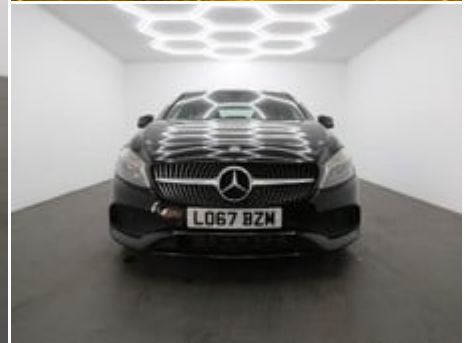

2017 (67) Mercedes-Benz A Class A 180 AMG LINE

£10,500

Technical Data

Mileage: **74,025 miles**

Transmission: **Manual**

Colour: **Black**

Body Type: **Hatchback**

Engine Size: **1.6L**

MPG: **50.4**

CO2: **134 g/km**

Previous Keepers: **2**

Gears: **6**

Specification

18in Alloy Wheels - AMG 5-Twin-Spoke Design - Painted in Titanium Grey with a High Sheen Finish

Attention assist

Active Braking Assist