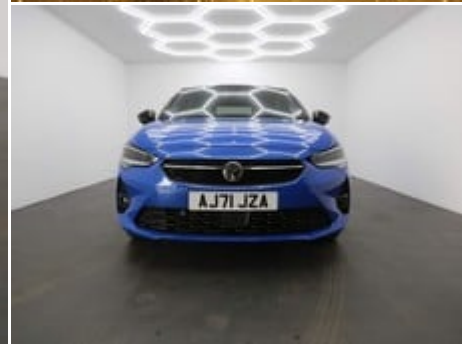

2021 (71) Vauxhall Corsa SRI EDITION

£14,250

Technical Data

Mileage: **16,067 miles**
Transmission: **Automatic**
Colour: **Blue**
Body Type: **Hatchback**
Engine Size: **1.2L**
MPG: **50.4**
Previous Keepers: **1**
Gears: **8**

Specification

12V Electrical Accessory Socket	17in Alloy Wheels - 5-Twinspace Diamond Cut - Gloss Black
7in Digital Instrument Cluster	ABS - Anti-Lock Braking System
Airbag - Drivers	Airbags - Front Passenger
Airbags - Front Seat Side-Impact	Airbags - Full Size Curtain
Alloy Sport Pedals	Automatic Anti-Dazzle Rear-View Mirror
Automatic Emergency City Braking	Automatic lighting control
Black Headliner	Black lower side window mouldings
Black Roof and A-Pillars	Body Coloured Front and Rear Bumpers
Bonnet - Headlight - Wiper Structure	Cabin Particulate Filter
Central Facia Display	Centre Rear Brake Light