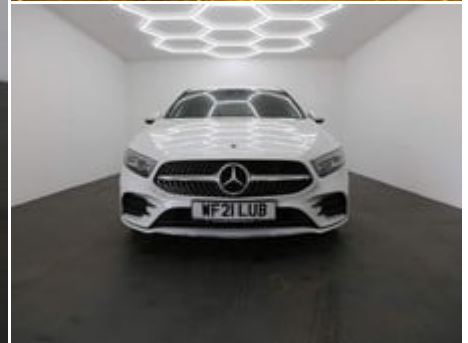

2021 (21) Mercedes-Benz A Class A 220 D AMG LINE EXECUTIVE

£19,000

Technical Data

Mileage: **22,713 miles**
 Transmission: **Automatic**
 Colour: **White**
 Body Type: **Hatchback**
 Engine Size: **2.0L**
 MPG: **55.4**
 CO2: **114 g/km**
 Previous Keepers: **1**
 Gears: **8**

Specification

18in Alloy Wheels - AMG 5-Twin-Spoke Design - Painted in Titanium Grey with a High Sheen Finish
 Attention assist
 Active Brake ASSIST
 Air Conditioning - THERMOTRONIC Luxury Automatic Climate Control - Two-Zone with Display
 Alarm System with Immobiliser and Interior Protection - Thatcham Category 1
 Beltline Strips - Chrome
 Brushed stainless steel sports pedals with rubber studs
 Car wash mode
 Crash-Responsive Emergency Lighting