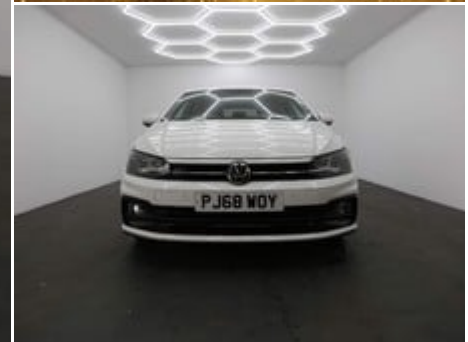

2018 (68) Volkswagen Polo R-LINE TSI

£12,000

Technical Data

Mileage: **41,682 miles**

Transmission: **Manual**

Colour: **White**

Body Type: **Hatchback**

Engine Size: **1.0L**

MPG: **52.3**

CO2: **104 g/km**

Previous Keepers: **3**

Gears: **5**

Specification

16in Alloy Wheels - Sebring Galvano Grey

Air Conditioning - Manual

Ambient Lighting in Front Footwell and Light Stripes Below Trim in Front and Rear Doors and Dashboard

Body Coloured Bumpers and Side Sills

Car-Net App Connect

Chrome Plated Air Vent Surrounds

Chrome Plated Electric Window Button Surrounds

Composition media system

Decorative Inserts - Shadow Steel

Driver Alert System