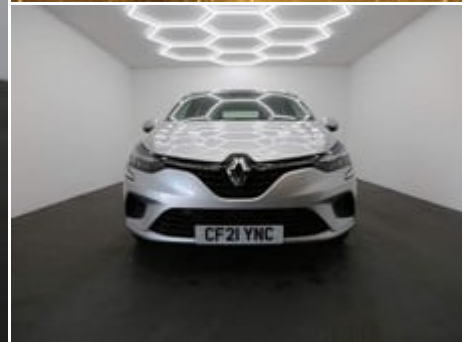

2021 (21) Renault Clio ICONIC TCE

£9,300

Technical Data

Mileage: **60,768 miles**

Transmission: **Manual**

Colour: **Silver**

Body Type: **Hatchback**

Engine Size: **1.0L**

MPG: **54.3**

CO2: **111 g/km**

Previous Keepers: **1**

Gears: **5**

Specification

16in Alloy Wheels - Philia
Diamond Cut

AEBS - Active Emergency Braking Air Conditioning - Manual System

Airbags - Deactivation - Front and Auto Lighting and Rain Sensing Side - Driver and Passenger Wipers

Bumpers - Body Coloured Chrome Look Insert on Lower Side Doors with Clio Embossing

Cruise Control with Speed Limiter Distance Warning Alert

Door Handles - Body Coloured - Front Driver Seat Belt Height Adjustable