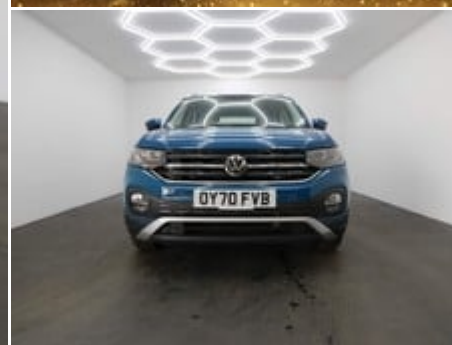

2020 (70) Volkswagen T-Cross SE TSI

£15,300

Technical Data

Mileage: **14,183 miles**

Transmission: **Manual**

Colour: **Blue**

Body Type: **SUV**

Engine Size: **1.0L**

MPG: **49.6**

CO2: **112 g/km**

Previous Keepers: **2**

Gears: **6**

Specification

17in Alloy Wheels - Clayton

3-Point Seat Belts in Front with Electric Tensioner and Height Adjustment

Alarm

Automatic Dimming Rear View Mirror

Bluetooth Mobile Phone Interface

DAB+ - Digital Radio Reception

Diversity antenna for FM reception

Driver Alert System

ESC - Electronic Stability Control including EDL - Electronic Differential Lock and ASR - Traction Control

Extended and Predictive Pedestrian-Cyclist Protection

3-Point Seat Belt for Centre Rear Seat

Adaptive Cruise Control

App Connect - Wireless Car-Net

Blind Spot Monitor and Lane Keeping System

Body Coloured Bumpers

Decorative Inserts

Door and side trim panel

Drivers and Front Passengers Safety Optimised Head Restraints

Electrically Heated and Adjustable Door Mirrors

Front Fog Lights with Static Cornering Function

01634 540990 jw-autos.co.uk

JW Autos, 1 Ballard Business Park, Cuxton Road, Rochester, Kent, ME2 2NY