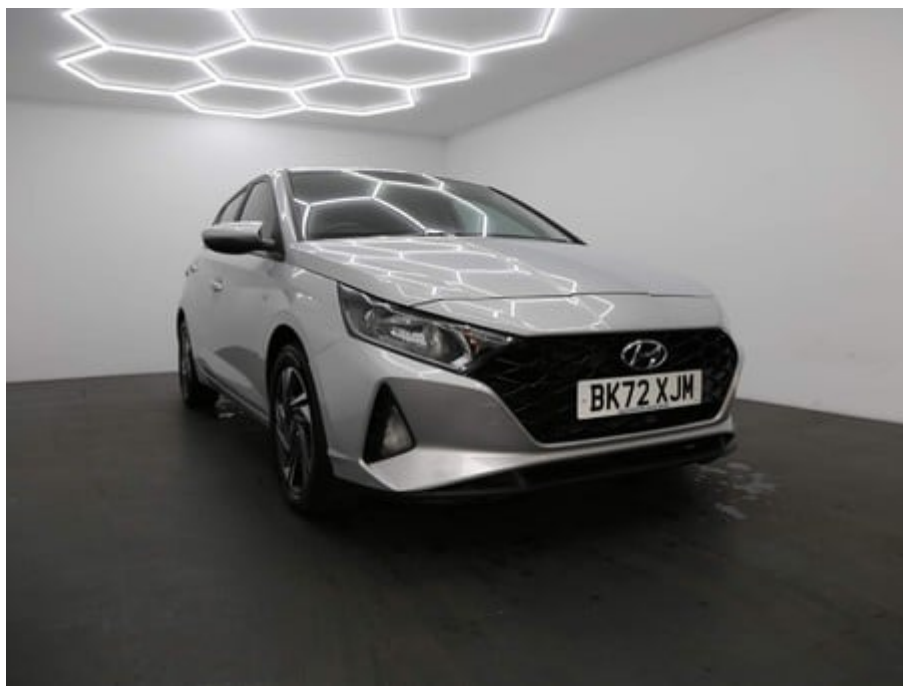

2022 (72) Hyundai i20 T-GDI SE CONNECT

£13,500

Technical Data

Mileage: **5,559 miles**

Transmission: **Manual**

Colour: **Silver**

Body Type: **Hatchback**

Engine Size: **1.0L**

MPG: **55.4**

CO2: **95 g/km**

Previous Keepers: **1**

Gears: **6**

Specification

16in Alloy Wheels

Adjustable Intermittent Front
Windscreen Wipers with Aero
Wiper Blade

Automatic headlights with dusk
sensor